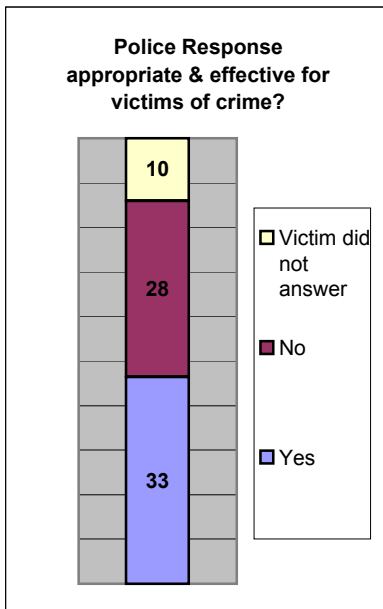

12. Crime

Conclusions

- * By and large inhabitants feel safe in their home and in the surrounding area.
- * A number have been victims of crime and nearly half of those did not feel that the police responded appropriately and effectively.
- * Nearly 50% of those who answered the question feel litter is a problem in the Parish. A very high percentage of those who live in the Hanley Castle village area feel this is contributed to by the High School.
- * There is some vandalism in the Parish.
- * There are some illegal drug users in the Parish.

Objectives

- * Discuss with the police the results of the survey.
- * Inform Hanley Castle High School of the survey results.