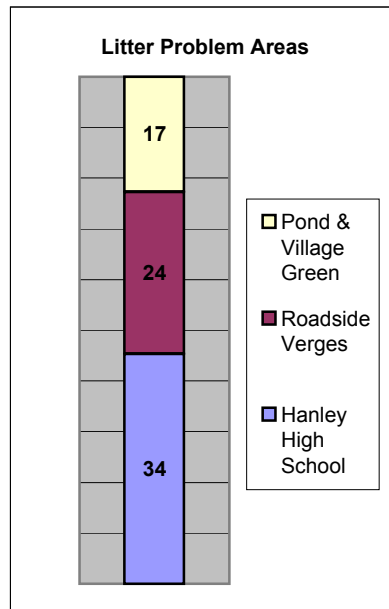

12. Crime

Conclusions

- * By and large inhabitants feel safe in their home and in the surrounding area.
- * A number have been victims of crime and nearly half of those did not feel that the police responded appropriately and effectively.
- * Nearly 50% of those who answered the question feel litter is a problem in the Parish. A very high percentage of those who live in the Hanley Castle village area feel this is contributed to by the High School.
- * There is some vandalism in the Parish.
- * There are some illegal drug users in the Parish.

Objectives

- * Discuss with the police the results of the survey.
- * Inform Hanley Castle High School of the survey results.