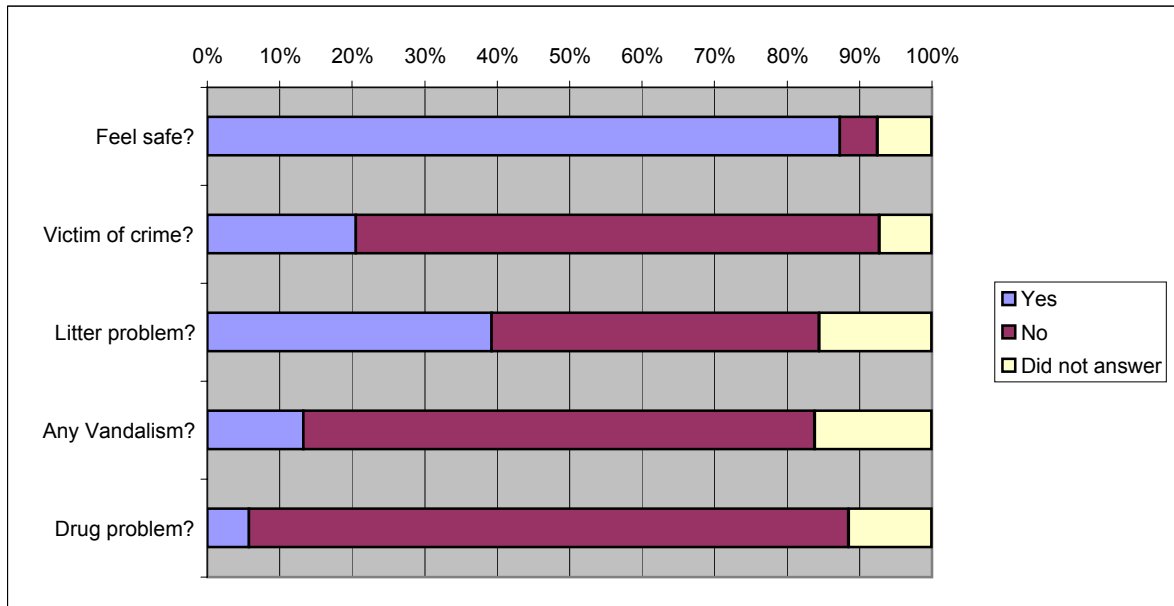

12. Crime

Conclusions

- * By and large inhabitants feel safe in their home and in the surrounding area.
- * A number have been victims of crime and nearly half of those did not feel that the police responded appropriately and effectively.
- * Nearly 50% of those who answered the question feel litter is a problem in the Parish. A very high percentage of those who live in the Hanley Castle village area feel this is contributed to by the High School.
- * There is some vandalism in the Parish.
- * There are some illegal drug users in the Parish.

Objectives

- * Discuss with the police the results of the survey.
- * Inform Hanley Castle High School of the survey results.