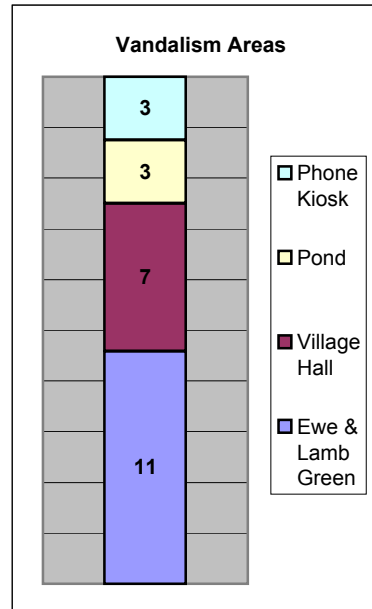

12. Crime

Conclusions

- * By and large inhabitants feel safe in their home and in the surrounding area.
- * A number have been victims of crime and nearly half of those did not feel that the police responded appropriately and effectively.
- * Nearly 50% of those who answered the question feel litter is a problem in the Parish. A very high percentage of those who live in the Hanley Castle village area feel this is contributed to by the High School.
- * There is some vandalism in the Parish.
- * There are some illegal drug users in the Parish.

Objectives

- * Discuss with the police the results of the survey.
- * Inform Hanley Castle High School of the survey results.