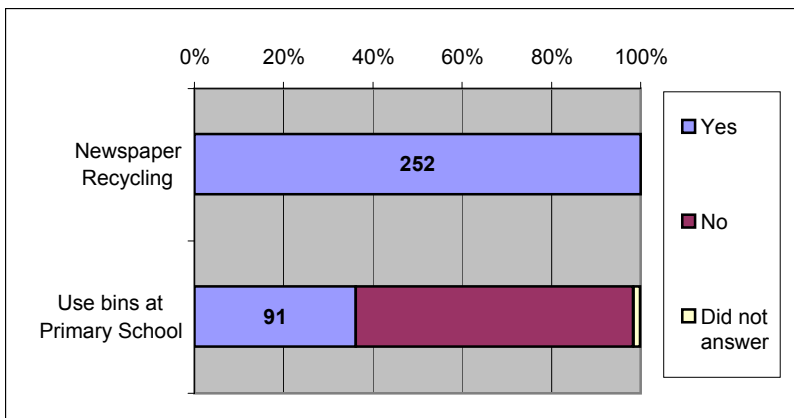

11. Refuse and Recycling

Conclusions

- * 96% of all respondents believe the refuse collection service is reliable and provides a generally satisfactory service.
- * We are a recycling friendly Parish with 60% separating compostable waste from other waste.

Objectives

- * Consider whether any further community recycling facilities can be set up.

* 73% take newspapers for recycling but only 37% of those use the bins at the Village Hall entrance to the Primary School. The school will benefit financially if more use these bins.