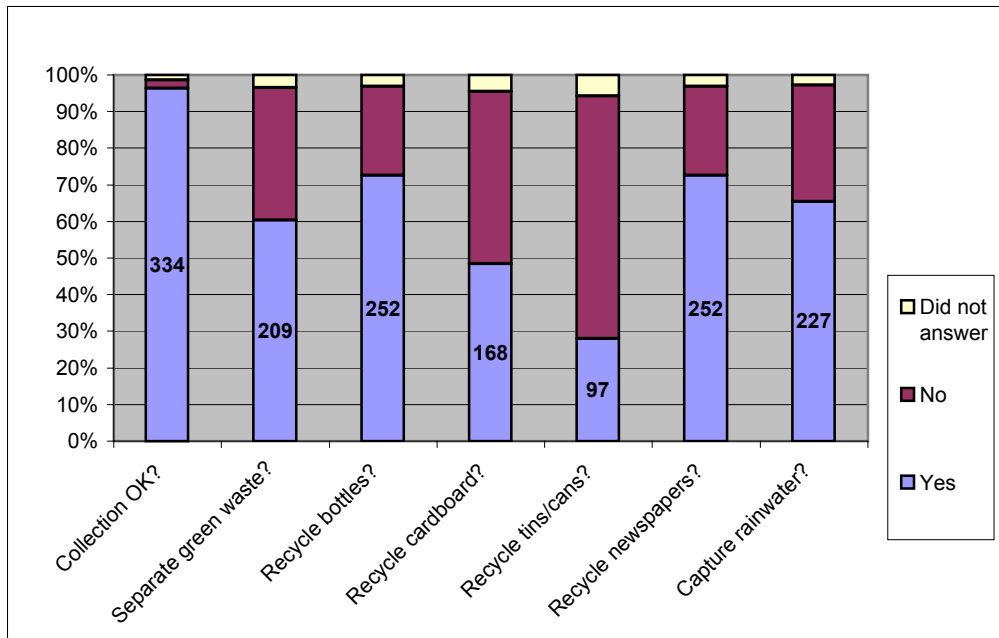

11. Refuse and Recycling

Conclusions

- * 96% of all respondents believe the refuse collection service is reliable and provides a generally satisfactory service.
- * We are a recycling friendly Parish with 60% separating compostable waste from other waste.

Objectives

- * Consider whether any further community recycling facilities can be set up.

* 73% take newspapers for recycling but only 37% of those use the bins at the Village Hall entrance to the Primary School. The school will benefit financially if more use these bins.